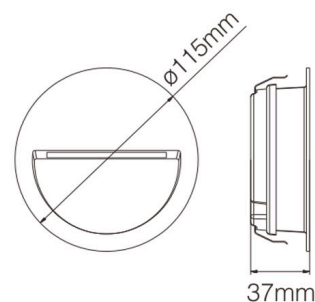

CAPETOWN Recessed

Manufacture: NEKO LIGHTING AG

Type: CAPETOWN Recessed Step Light CTRR-8306505F-DN

General

- Outdoor
- Recessed
- Fixed
- Step Light
- Version: round
- Housing: Dark-Grey
- IP 65

LED

- 3000K
- CRI 80
- System Output: 150lm
- 50000h@L80B10

Description

Recessed Step Light round made of die-cast aluminium with integrated ON-OFF Driver; dark-grey powder-coating finish (RAL 7024); LED 3W; measurement Ø115mm; depth of the luminaire is 37mm; cutout of Ø110mm x 55mm; luminaire's weight is approximately 300g; CCT 3000K with a System Output of 150lm; decent color rendering at an index of CRI80; after a lifetime of 50000h min. 80% of the luminous flux with energy efficient EDISON LED Chips; 3 years warranty; beam characteristic with 65° beam angle; degree of housing protection according to DIN EN 60529 (IP65); Impact resistance of the luminaire is in the class IK07;

Light distribution

Technical drawing

Optics

- Beam angle: 65°

Electric

- LED Driver: ON-OFF
- LED Power: 3W
- System Power: 4.5W
- 220-240 VAC

Dimensions

- Measurement: Ø115mm
- Cutout: Ø110mm x 55mm
- Height: 37mm
- Net Weight: 300g
- Gross Weight: 360g