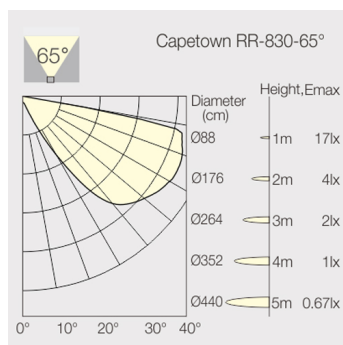

CAPETOWN Recessed

Manufacture: NEKO LIGHTING AG

Type: CAPETOWN Recessed Step Light CTRR-8306505F-DN

General

- Outdoor
- Recessed
- Fixed
- Step Light
- Version: round
- Housing: Dark-Grey
- IP 65

LED

- 3000K
- CRI 80
- System Output: 150lm
- 50000h@L80B10

Description

Recessed Step Light round made of die-cast aluminium with integrated ON-OFF Driver; dark-grey powder-coating finish (RAL 7024); LED 3W; measurement Ø115mm; depth of the luminaire is 37mm; cutout of Ø110mm x 55mm; luminaire's weight is approximately 300g; CCT 3000K with a System Output of 150lm; decent color rendering at an index of CRI80; after a lifetime of 50000h min. 80% of the luminous flux with energy efficient EDISON LED Chips; 3 years warranty; beam characteristic with 65° beam angle; degree of housing protection according to DIN EN 60529 (IP65); Impact resistance of the luminaire is in the class IK07;

Light distribution

Technical drawing

Optics

- Beam angle: 65°

Electric

- LED Driver: ON-OFF
- LED Power: 3W
- System Power: 4.5W
- 220-240 VAC

Dimensions

- Measurement: Ø115mm
- Cutout: Ø110mm x 55mm
- Height: 37mm
- Net Weight: 300g
- Gross Weight: 360g