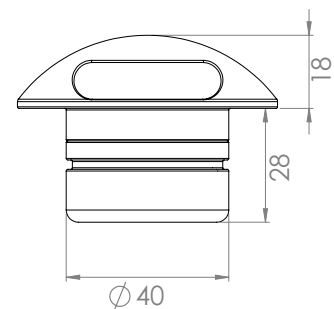

Surface Mounted LED

- ✔ 3W Max
- ✔ IP67 for wet locations
- ✔ 50,000 hour lifetime
- ✔ CNC processed Aluminum housing
- ✔ 500Kg walkover
- ✔ Installation accessories supplied

SPECIFICATIONS

Power	1 LED x 3W (700mA)
Light Color	White: Warm, Neutral, Cool Color: Red, Green, Blue, Amber
White light CCT	2,700K | 4,000K | 6,000K
Lumen Output¹	160lm | 210lm | 260lm
White light CRI²	≥80 - Standard ≥90
Beam	Wide
Optics	-

Diameter	ø60
Installation cut off	ø48mm (without concrete box)
Height	46mm
Weight	220g

Housing	Aluminum
Housing color	Natural anodize coating
IP Rating	Wet locations - IP67
Operating Temp.	-20°C to 40°C
Cable	50cm Neoprene cable - Standard
Connectors	Open Wires
Accessories	B-47 - Concrete box (ø50.5mm x 80mm)

Extras	
Cable	Custom cable length up to 50m
Power Supply	Constant Current
Control	On/Off | 0-10V | Triac | DMX | DALI

DRAWINGS

TOP

SIDE

Notes:

1. 1 LEDs have ±10% output tolerance in accordance to manufacturer specifications
2. 2 CRI 90 version is available upon request only
3. 3 Extras are not supplied by default and priced separately