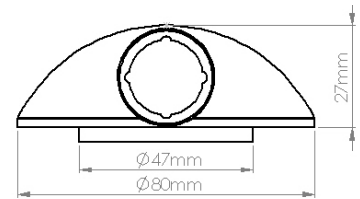

SPECIFICATIONS

Power	1 LED x 3W (700mA)
Light Color	White: Warm, Neutral, Cool Color: Red, Green, Blue, Amber
White light CCT	3,000K 4,000K 6,000K
Lumen Output ¹	160lm 210lm 260lm
White light CRI ²	≥80 - Standard ≥90
Beam	5°, 15°, 25°, 45°
Optics	20mm lens

Diameter	ø80
Installation cut off	ø48mm (without concrete box)
Height	27mm (without cable)
Weight	220g

Housing	Aluminum
Housing color	Natural anodize coating
IP Rating	Wet locations - IP67
Operating Temp.	-20°C to 40°C
Cable	50cm Neoprene cable - Standard
Connectors	Open Wires
Accessories	B-47 - Concrete box (ø50.5mm x 80mm)

Extras	
Cable	Custom cable length up to 50m
Power Supply	Constant Current
Control	On/Off 0-10V Triac DMX DALI

DRAWINGS

TOP

SIDE

Notes:

- 1 LEDs have ±10% output tolerance in accordance to manufacturer specifications
- 2 CRI 90 version is available upon request only
- 3 Extras are not supplied by default and priced separately