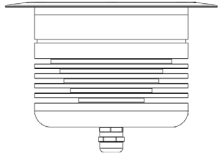

Inground LED spot

- ✔ 18W Max
- ✔ IP67 for wet locations
- ✔ 50,000 hour lifetime
- ✔ CNC processed Aluminum housing
- ✔ 500Kg walkover
- ✔ Installation accessories supplied