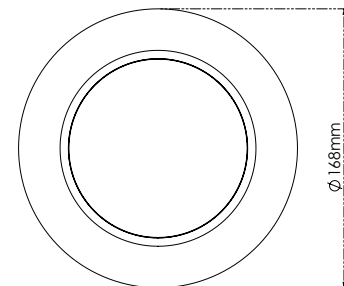

### SPECIFICATIONS

Power	6 LED x 3W (700mA)
Light Color	White: Warm, Neutral, Cool Color: Red, Green, Blue, Amber, RGB
White light CCT	3,000K   4,000K   6,000K
Lumen Output <sup>1</sup>	1,320lm   1,320lm   1,560lm
White light CRI <sup>2</sup>	≥80 - Standard ≥90
Beam	5°, 15°, 25°, 45°, Wide (frosted)
Optics	20mm Optics Clear or frosted cover

Diameter	ø168
Installation cut off	ø137mm (without concrete box)
Height	59mm (without cable)
Weight	1,200g

Housing	Aluminum, tempered crystal glass cover
Housing color	Natural anodize coating
IP Rating	Wet locations - IP67
Operating Temp.	-20°C to 40°C
Cable	100cm Neoprene cable - Standard
Connectors	Open Wires
Accessories	B-136 - Concrete box (ø160 mm x 83mm)

### Extras

Cable	Custom cable length up to 50m
Power Supply	Constant Current
Control	On/Off   0-10V   Triac   DMX   DALI

### DRAWINGS

TOP

SIDE