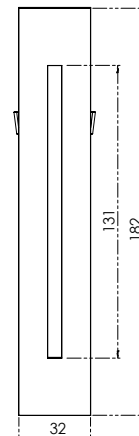

### SPECIFICATIONS

Power	1 LED x 1W (700mA)
Light Color	White: Warm, Neutral, Cool Color: Red, Green, Blue, Amber
White light CCT	3,000K   4,000K   6,000K
Lumen Output <sup>1</sup>	220lm   220lm   260lm
White light CRI <sup>2</sup>	≥80 - Standard ≥90
Beam	15°
Optics	Reflector

Dimensions	182mm x 32mm
Installation cut off	150mm x 20mm (without concrete box)
Height	25mm (without cable)
Weight	91g

Housing	Aluminum
Housing color	Natural anodize coating
IP Rating	Wet locations - IP67
Operating Temp.	-20°C to 40°C
Cable	30cm, 2 wire cable - Standard
Connectors	Open Wires
Accessories	B-18432- concrete box (150mm x 30mm x 50mm)

### DRAWINGS

FRONT

SIDE