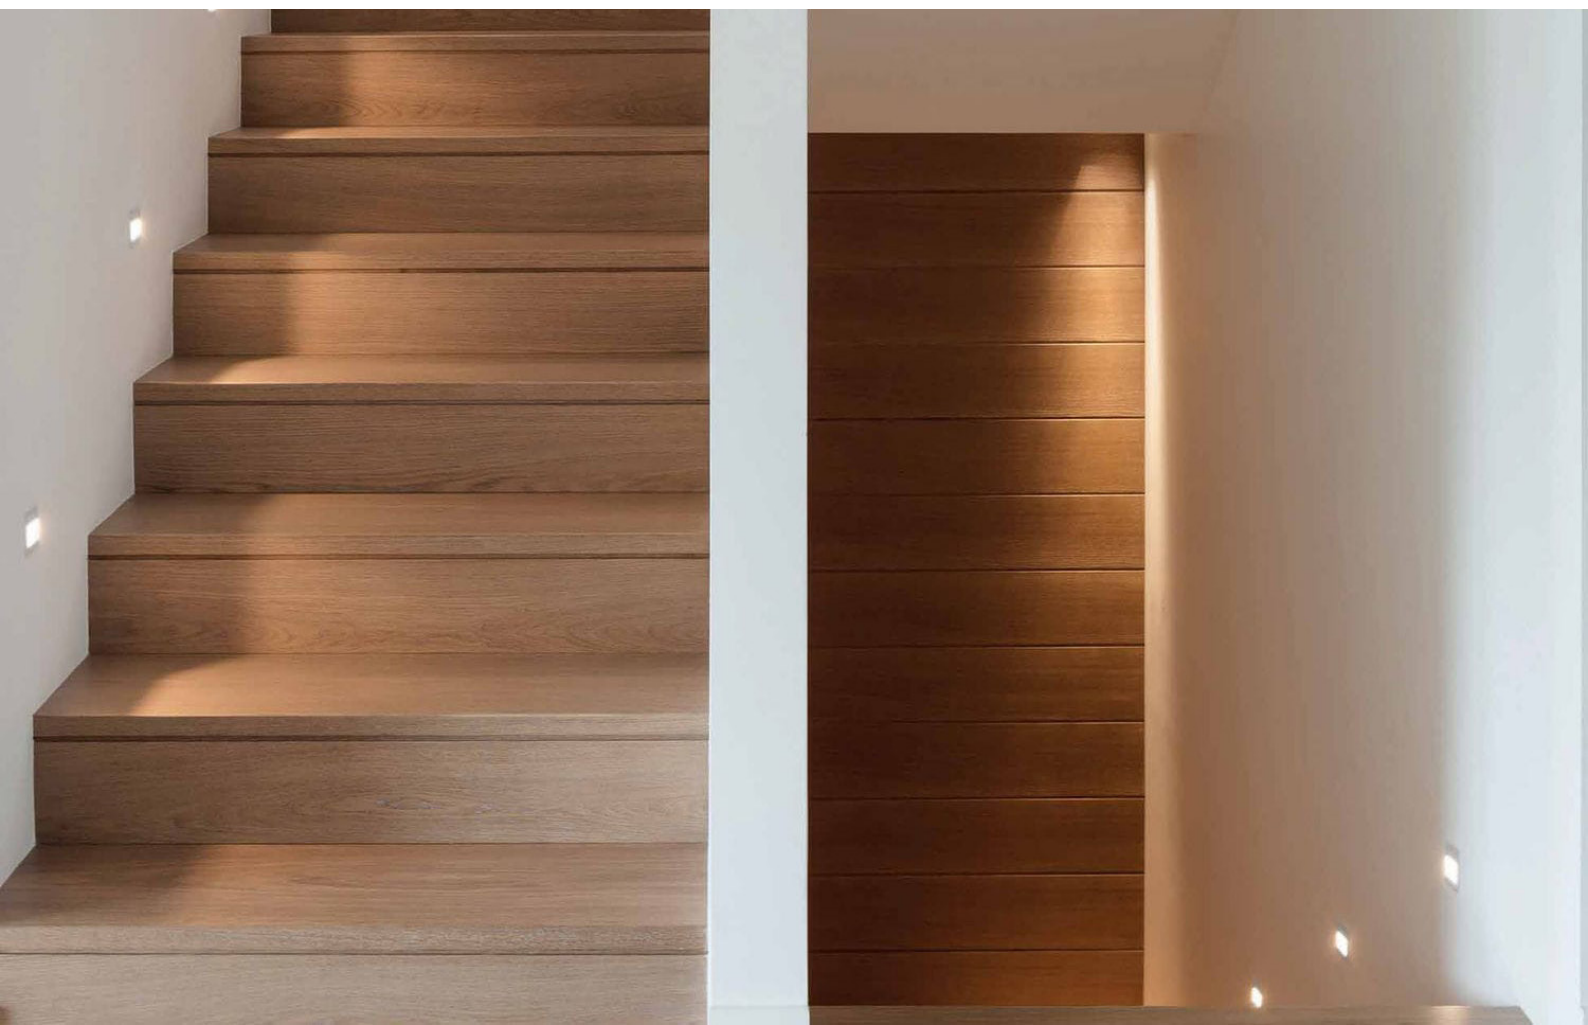

NR-50-50Q

Wall Recessed LED Fixture

Wall recessed LED fixture

- ✔ 1W Max
- ✔ IP67 for wet locations
- ✔ 50,000 hour lifetime
- ✔ CNC processed Aluminum housing

SPECIFICATIONS

Power	1 LED x 1W (350mA)
Light Color	White: Warm, Neutral, Cool Color: Red, Green, Blue, Amber
White light CCT	3,000K 4,000K 6,000K
Lumen Output ¹	140lm 140lm 160lm
White light CRI ²	≥80 - Standard ≥90
Beam	Wide
Optics	Reflector

Dimensions	50mm x 50mm
Installation cut off	38mm x 38mm (without concrete box)
Height	27mm (without cable)
Weight	78g

Housing	Aluminum, tempered crystal glass cover
Housing color	Natural anodize coating
IP Rating	Wet locations - IP67
Operating Temp.	-20°C to 40°C
Cable	30cm, 2 wire cable - Standard
Connectors	Open Wires
Accessories	B-5050 - concrete box (44mm x 44mm x 70mm)