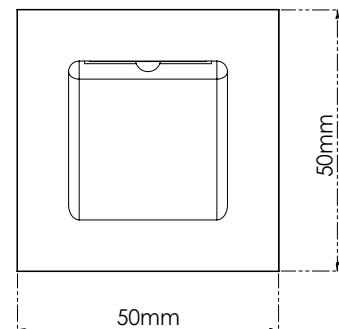

NR-50-50Q

Wall Recessed LED Fixture

Wall recessed LED fixture

- ✔ 1W Max
- ✔ IP67 for wet locations
- ✔ 50,000 hour lifetime
- ✔ CNC processed Aluminum housing

SPECIFICATIONS

Power	1 LED x 1W (350mA)
Light Color	White: Warm, Neutral, Cool Color: Red, Green, Blue, Amber
White light CCT	3,000K 4,000K 6,000K
Lumen Output ¹	140lm 140lm 160lm
White light CRI ²	≥80 - Standard ≥90
Beam	Wide
Optics	Reflector

Dimensions	50mm x 50mm
Installation cut off	38mm x 38mm (without concrete box)
Height	27mm (without cable)
Weight	78g

Housing	Aluminum, tempered crystal glass cover
Housing color	Natural anodize coating
IP Rating	Wet locations - IP67
Operating Temp.	-20°C to 40°C
Cable	30cm, 2 wire cable - Standard
Connectors	Open Wires
Accessories	B-5050 - concrete box (44mm x 44mm x 70mm)

DRAWINGS

TOP

SIDE