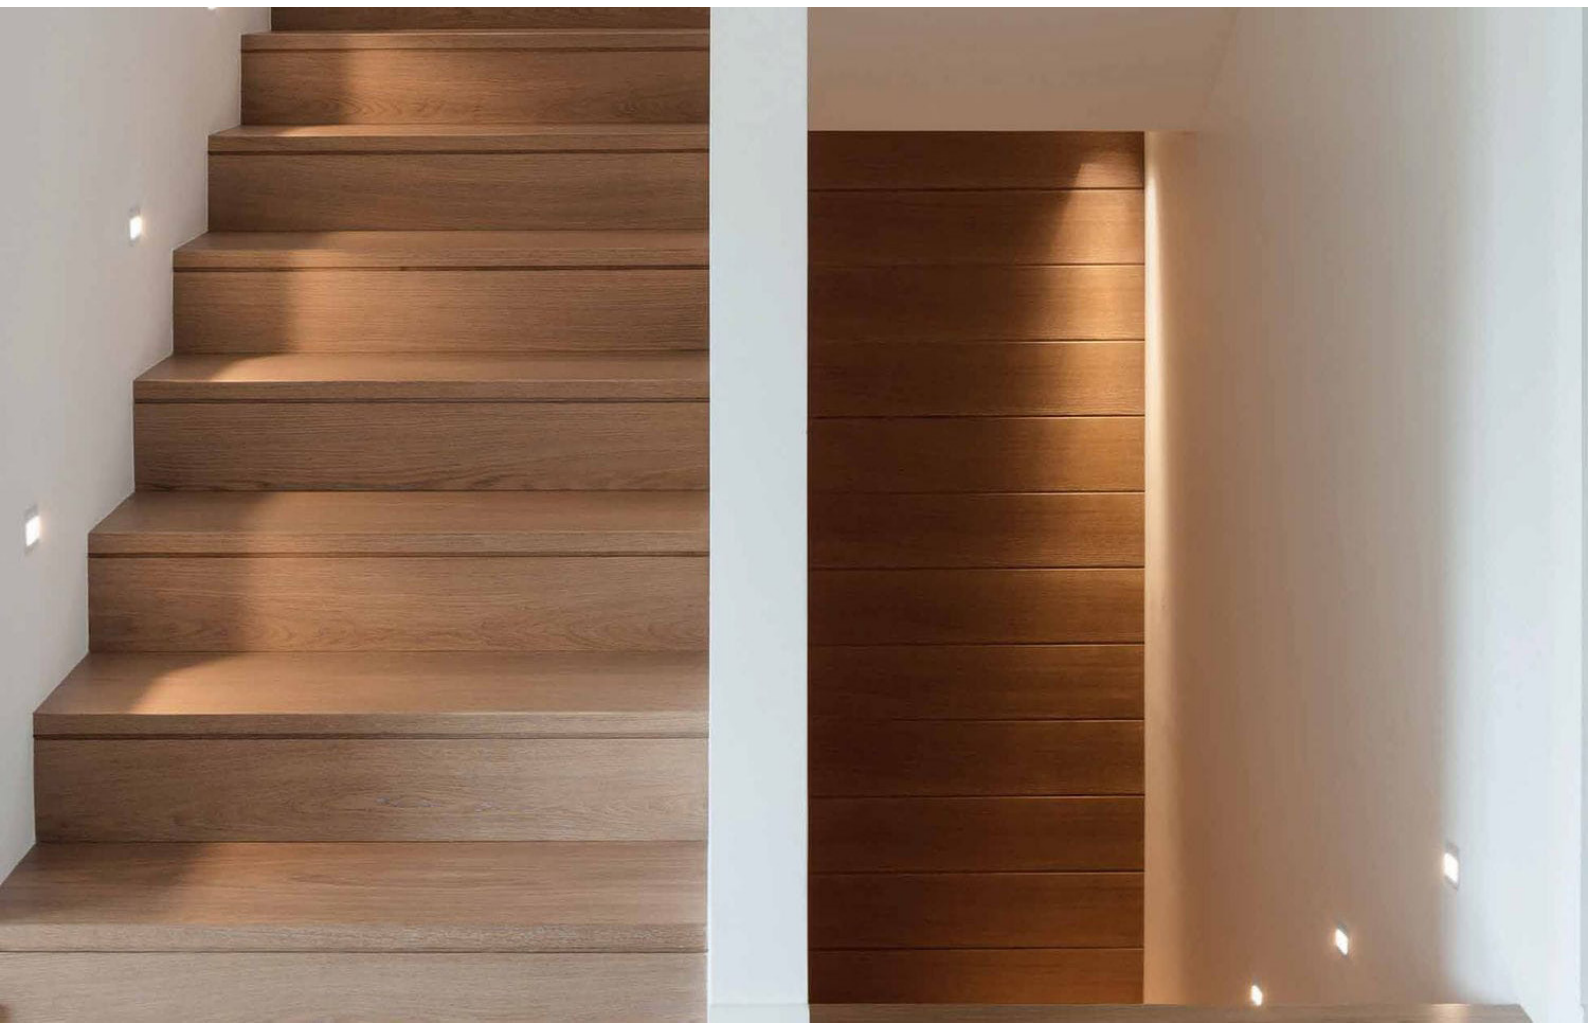

## Wall Recessed LED Fixture

## Wall recessed LED fixture

- ✔ 1W Max
- ✔ IP67 for wet locations
- ✔ 50,000 hour lifetime
- ✔ CNC processed Aluminum housing