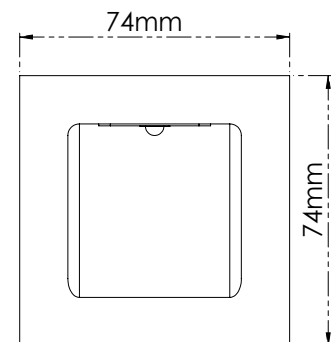

### SPECIFICATIONS

|                              |  |
|------------------------------|--|
| Power                        | 1 LED x 1W (350mA)   |
| Light Color                  | White: Warm, Neutral, Cool<br>Color: Red, Green, Blue, Amber |
| White light CCT              | 3,000K   4,000K   6,000K                                     |
| Lumen Output <sup>1</sup>    | 140lm   140lm   160lm  |
| White light CRI <sup>2</sup> | ≥80 - Standard<br>≥90  |
| Beam                         | Wide   |
| Optics                       | Reflector  |

|                      |  |
|----------------------|--|
| Dimensions           | 74mm × 74mm                            |
| Installation cut off | 53.5mm × 53.5mm (without concrete box) |
| Height               | 35mm (without cable)                   |
| Weight               | 157g                                   |

|                 |  |
|-----------------|--|
| Housing         | Aluminum, tempered crystal glass cover     |
| Housing color   | Natural anodize coating                    |
| IP Rating       | Wet locations - IP67                       |
| Operating Temp. | -20°C to 40°C                              |
| Cable           | 30cm, 2 wire cable - Standard              |
| Connectors      | Open Wires                                 |
| Accessories     | B-7474 - concrete box (60mm x 60mm x 70mm) |

### DRAWINGS

TOP

SIDE