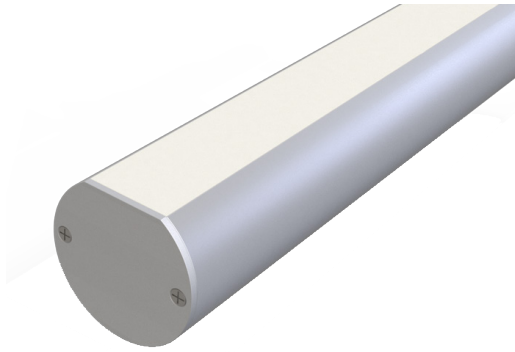

TUBO-30-L1

Linear LED Profile

Linear LED Profile

- ✓ 9.6 W/m
- ✓ Customized unit length
- ✓ Seamless connection between units
- ✓ Dimmable and controllable
- ✓ Dry or damp location versions
- ✓ Mounting accessories supplied

SPECIFICATIONS

Power	9.6 W/m
Light Color	White: Warm, Neutral, Cool
White light CCT	3,000K 4,000K 6,000K
White light CRI ¹	≥80 - Standard ≥90
Beam	120°
Optics	Diffused cover
Uniformity	Complete uniformity

Diameter	ø30mm
Length	Veritable from 100 - 3000mm
Weight	660 g

Housing	Aluminum Extrusion, PMMA cover
Housing color	Natural anodize coating
IP Rating	Dry locations - IP20 Damp locations - IP54
Operating Temp.	-20°C to 40°C
Cable	100mm 2 wire cable - Standard
Connectors	Power out - Open Wires Fixture to fixture - 2 pin plug

CROSS SECTION

LUMEN OUTPUT INFO

CCT	Diffused Cover
3,000K	504 lm
4,000K	546 lm
6,000K	588 lm

- Output data refers to Edison 3528 LEDs
- Total lumen output can vary in accordance to chosen power supply and connection scheme