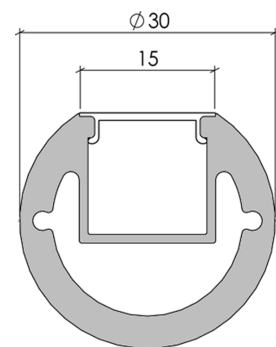

CROSS SECTION

LUMEN OUTPUT INFO

CCT	Diffused Cover
3,000K	504 lm
4,000K	546 lm
6,000K	588 lm

- Output data refers to Edison 3528 LEDs
- Total lumen output can vary in accordance to chosen power supply and connection scheme