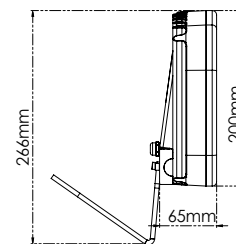

BX-36

Mounted LED Fixture

Mounted LED Fixture

- ✔ 108W Max
- ✔ IP67 for wet locations
- ✔ 50,000 hour lifetime
- ✔ CNC Processed Aluminum housing
- ✔ Installation accessories supplied

SPECIFICATIONS

Power	36 LED x 3W (700mA)
Light Color	White: Warm, Neutral, Cool Color: Red, Green, Blue, Amber, RGB
White light CCT	3,000K 4,000K 6,000K
Lumen Output ¹	7,920lm 7,920lm 9,360lm
White light CRI ²	≥80 - Standard ≥90
Beam	5°, 15°, 25°, 45°, Wide
Optics	20mm Optics Clear or frosted cover

Dimensions	200mm
Height	100mm
Weight	4,900g

Housing	Aluminum, PMMA cover
Housing color	Natural anodize coating
IP Rating	Wet locations - IP67
Operating Temp.	-20°C to 40°C
Cable	200cm Neoprene cable
Connectors	Open Wires

Extras	
Cable	Custom cable length up to 50m
Power Supply	Constant Current Constant voltage
Control	On/Off 0-10V Triac DMX DALI

DRAWINGS

FRONT

SIDE

Notes:

- 1 LEDs have ±10% output tolerance in accordance to manufacturer specifications
- 2 CRI 90 version is available upon request only
- 3 Extras are not supplied by default and priced separately