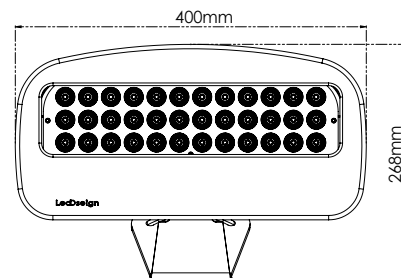

BX-36

Mounted LED Fixture

Mounted LED Fixture

- ✔ 108W Max
- ✔ IP67 for wet locations
- ✔ 50,000 hour lifetime
- ✔ CNC Processed Aluminum housing
- ✔ Installation accessories supplied

SPECIFICATIONS

Power	36 LED x 3W (700mA)
Light Color	White: Warm, Neutral, Cool Color: Red, Green, Blue, Amber, RGB
White light CCT	3,000K 4,000K 6,000K
Lumen Output ¹	7,920lm 7,920lm 9,360lm
White light CRI ²	≥80 - Standard ≥90
Beam	5°, 15°, 25°, 45°, Wide
Optics	20mm Optics Clear or frosted cover

Dimensions	200mm
Height	100mm
Weight	4,900g

Housing	Aluminum, PMMA cover
Housing color	Natural anodize coating
IP Rating	Wet locations - IP67
Operating Temp.	-20°C to 40°C
Cable	200cm Neoprene cable
Connectors	Open Wires

Extras	
Cable	Custom cable length up to 50m
Power Supply	Constant Current Constant voltage
Control	On/Off 0-10V Triac DMX DALI

DRAWINGS

FRONT

SIDE

Notes:

- 1 LEDs have ±10% output tolerance in accordance to manufacturer specifications
- 2 CRI 90 version is available upon request only
- 3 Extras are not supplied by default and priced separately