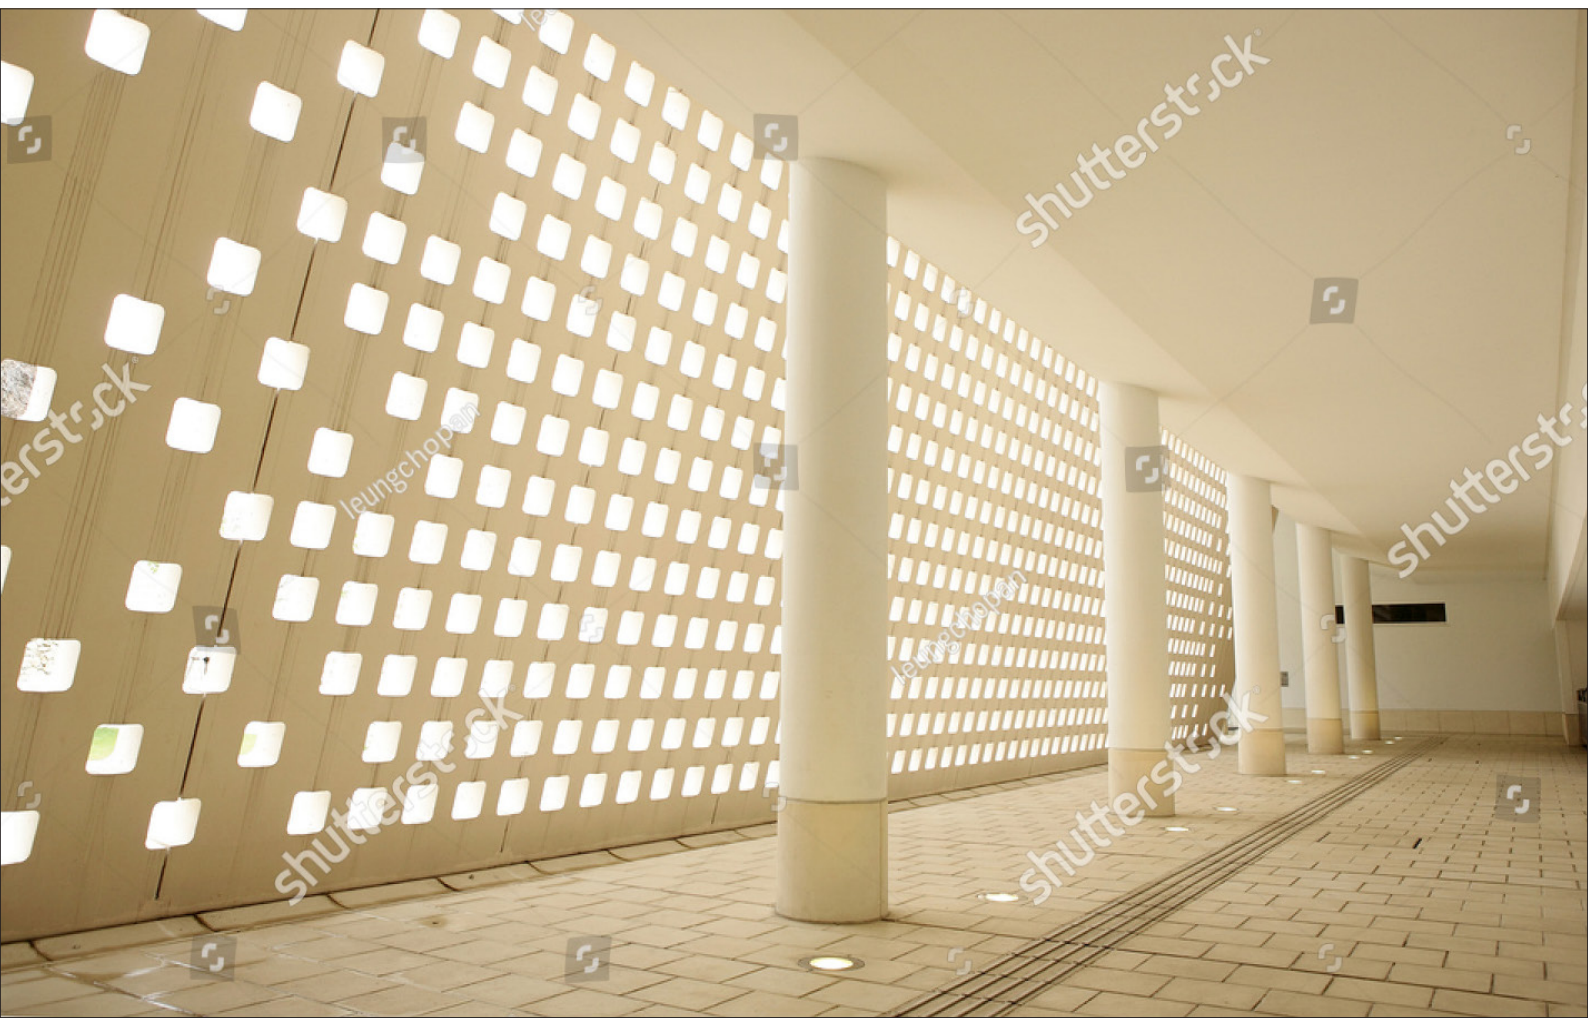

# IG-168-136R-24W

## InGround LED Spot

## InGround LED Spot

- ✔ 24W Max
- ✔ Wet locations - IP67
- ✔ 50,000 hour lifetime
- ✔ CNC processed Aluminum housing
- ✔ 500Kg walkover
- ✔ Installation accessories supplied

Diameter	Ø168mm
Installation cut off	Ø136mm (without concrete box)
Height	72mm
Net Weight	1,200g

Housing	Aluminum, tempered crystal glass cover
Housing color	Natural Anodize coating
IP Rating	Wet locations - IP67
Operating Temp.	-20°C to 40°C
Cable <sup>3</sup>	100cm Neoprene cable - standard
Connectors	Open Wires
Accessories	B-136 - concrete box (ø160mm x 83mm)