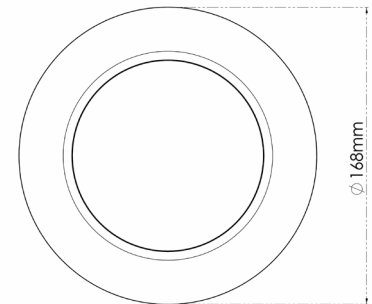

### SPECIFICATIONS

Power	12 LED X 1W (350mA) 12 LED X 1W (500mA)
Light Color	White: Warm, Neutral, Cool Color: Red, Green, Blue, Amber, RGB
White light CCT	3,000K   4,000K   6,000K
Lumen Output <sup>1</sup>	1,680lm   1,680lm   1,920lm - 350mA 2,160lm   2,160lm   2,520lm - 500mA
White light CRI <sup>2</sup>	≥80 - Standard ≥90
Beam	5°, 15°, 25°, 45°
Optics	20mm high precision lens Clear glass cover

Diameter	Ø168mm
Installation cut off	Ø136mm (without concrete box)
Height	72mm
Net Weight	1,200g

Housing	Aluminum, tempered crystal glass cover
Housing color	Natural Anodize coating
IP Rating	Wet locations - IP67
Operating Temp.	-20°C to 40°C
Cable <sup>3</sup>	100cm Neoprene cable - standard
Connectors	Open Wires
Accessories	B-136 - concrete box (ø160mm x 83mm)

#### Extras<sup>4</sup>

Accessories	Honeycomb louvre
Cable	Custom cable length up to 50m
Power supply	Constant Voltage   Constant Current

### DRAWINGS

TOP

SIDE