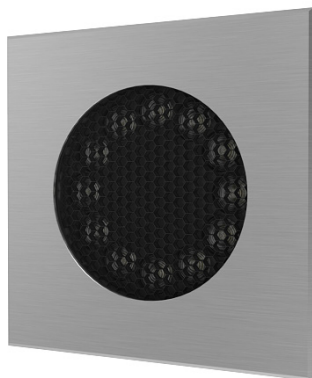

IG-170-136Q-24W

InGround LED Spot

InGround LED Spot

- ✔ 24W Max
- ✔ Wet locations - IP67
- ✔ 50,000 hour lifetime
- ✔ CNC processed Aluminum housing
- ✔ 500Kg walkover
- ✔ Installation accessories supplied

SPECIFICATIONS

Power	12 LED X 1W (350mA) 12 LED X 1W (500mA)
Light Color	White: Warm, Neutral, Cool Color: Red, Green, Blue, Amber, RGB
White light CCT	3,000K 4,000K 6,000K
Lumen Output ¹	1,680lm 1,680lm 1,920lm - 350mA 2,160lm 2,160lm 2,520lm - 500mA
White light CRI ²	≥80 - Standard ≥90
Beam	5°, 15°, 25°, 45°
Optics	20mm high precision lens Clear glass cover

Dimensions	170mm x 170mm
Installation cut off	Ø136mm (without concrete box)
Height	70mm
Net Weight	1,200g

Housing	Aluminum, tempered crystal glass cover
Housing color	Natural Anodize coating
IP Rating	Wet locations - IP67
Operating Temp.	-20°C to 40°C
Cable ³	100cm Neoprene cable - standard
Connectors	Open Wires
Accessories	B-136 - concrete box (ø160mm x 83mm)