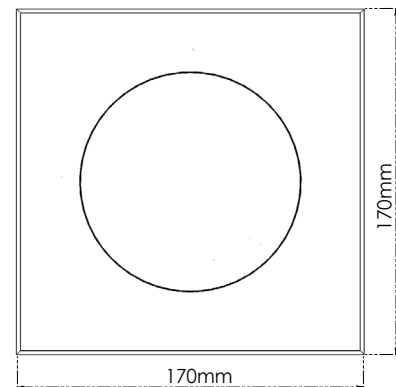

SPECIFICATIONS

Power	12 LED X 1W (350mA) 12 LED X 1W (500mA)
Light Color	White: Warm, Neutral, Cool Color: Red, Green, Blue, Amber, RGB
White light CCT	3,000K 4,000K 6,000K
Lumen Output ¹	1,680lm 1,680lm 1,920lm - 350mA 2,160lm 2,160lm 2,520lm - 500mA
White light CRI ²	≥80 - Standard ≥90
Beam	5°, 15°, 25°, 45°
Optics	20mm high precision lens Clear glass cover

Dimensions	170mm x 170mm
Installation cut off	Ø136mm (without concrete box)
Height	70mm
Net Weight	1,200g

Housing	Aluminum, tempered crystal glass cover
Housing color	Natural Anodize coating
IP Rating	Wet locations - IP67
Operating Temp.	-20°C to 40°C
Cable ³	100cm Neoprene cable - standard
Connectors	Open Wires
Accessories	B-136 - concrete box (ø160mm x 83mm)

Extras⁴

Accessories	Honeycomb louvre
Cable	Custom cable length up to 50m
Power supply	Constant Voltage Constant Current

Notes:

- 1 ±10% output tolerance in accordance to manufacturer specifications
- 2 CRI 90 version is available upon request only
- 3 for custom cable length see extras
- 4 Extras are not supplied by default and priced separately

DRAWINGS

TOP

SIDE