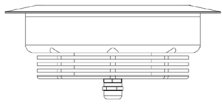

IG-170-136Q-24W

InGround LED Spot

InGround LED Spot

- ✔ 24W Max
- ✔ Wet locations - IP67
- ✔ 50,000 hour lifetime
- ✔ CNC processed Aluminum housing
- ✔ 500Kg walkover
- ✔ Installation accessories supplied

SPECIFICATIONS

Power	12 LED X 1W (350mA) 12 LED X 1W (500mA)
Light Color	White: Warm, Neutral, Cool Color: Red, Green, Blue, Amber, RGB
White light CCT	3,000K 4,000K 6,000K
Lumen Output ¹	1,680lm 1,680lm 1,920lm - 350mA 2,160lm 2,160lm 2,520lm - 500mA
White light CRI ²	≥80 - Standard ≥90
Beam	5°, 15°, 25°, 45°
Optics	20mm high precision lens Clear glass cover

Dimensions	170mm x 170mm
Installation cut off	Ø136mm (without concrete box)
Height	70mm
Net Weight	1,200g

Housing	Aluminum, tempered crystal glass cover
Housing color	Natural Anodize coating
IP Rating	Wet locations - IP67
Operating Temp.	-20°C to 40°C
Cable ³	100cm Neoprene cable - standard
Connectors	Open Wires
Accessories	B-136 - concrete box (ø160mm x 83mm)