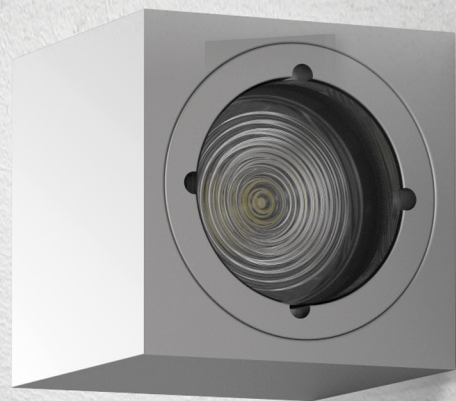

KB-30-30Q

Wall Recessed LED Fixture

Wall recessed LED fixture

- ✔ 3W Max
- ✔ IP67 for wet locations
- ✔ 50,000 hour lifetime
- ✔ CNC processed Aluminum housing

SPECIFICATIONS

Power	1 LED x 1W (700mA)
Light Color	White: Warm, Neutral, Cool Color: Red, Green, Blue, Amber
White light CCT	3,000K 4,000K 6,000K
Lumen Output ¹	220lm 220lm 260lm
White light CRI ²	≥80 - Standard ≥90
Beam	5°, 15°, 25°, 45°, Wide
Optics	20mm high precision optics

Dimensions	30mm x 30mm
Installation cut off	21mm cut-off
Height	50mm (20mm recessed part)
Weight	71g

Housing	Aluminum
Housing color	Natural anodize coating
IP Rating	Wet locations - IP67
Operating Temp.	-20°C to 40°C
Cable	30cm, 2 wire cable - Standard
Connectors	Open Wires
Accessories	B-30- concrete box (ø 35mm, height 50mm)