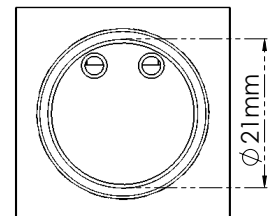

DRAWINGS

FRONT

SIDE