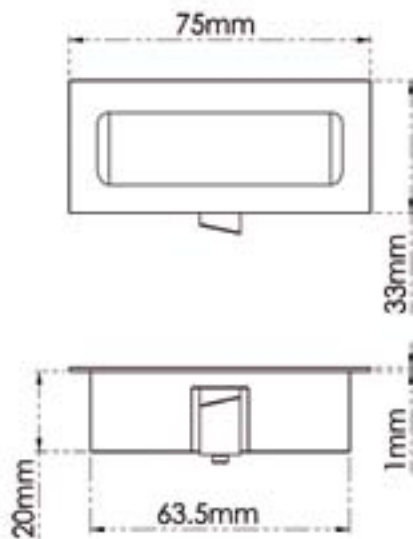

LedDesign

Led Lighting Solutions LTD

info@led-design.co.il
www.led-design.co.il

NR-75-33Q

Recessed wall luminaire, providing high performance in a low glare. Suitable for interior and exterior use.

SPECIFICATIONS

Power	1 x 1watt
Current	350mA Constant current
Electric Connection	Series Connection
Driver (not included)	Led Driver 350mA
Material	Aluminum 6061 CNC processed
Surface Coating	Neutral Anodize Coating
Cable	Red (+) & Black (-) 30cm wire
IP Rating	IP67
Weight	80g
Accessories	Housing Box P/N : B-7533