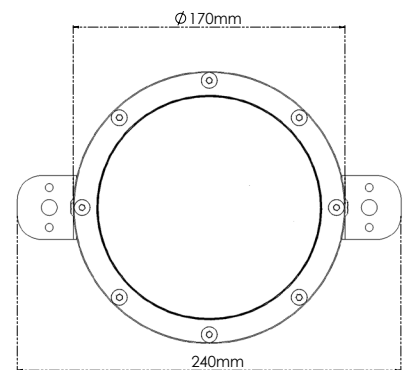

### SPECIFICATIONS

Power	18 LED x 3W (700mA)
Light Color	White: Warm, Neutral, Cool Color: Red, Green, Blue, Amber, RGB
White light CCT	3,000K   4,000K   6,000K
Lumen Output <sup>1</sup>	3,960lm   3,960lm   4,680lm
White light CRI <sup>2</sup>	≥80 - Standard ≥90
Beam	5°, 15°, 25°, 45°, 5° x 20°
Optics	20mm Optics Clear or frosted cover

Diameter	ø170mm
Brackets	70mm
Height	78mm (including brackets)
Weight	1562g

Housing	Stainless steel, PMMA cover
Housing color	Natural steel with passivation
IP Rating	Wet locations - IP68
Operating Temp.	-20°C to 40°C
Cable	300cm Neoprene cable
Connectors	Open Wires

#### Extras

Cable	Custom cable length up to 50m
Power Supply	Constant Current   Constant voltage
Control	On/Off   0-10V   Triac   DMX   DALI

### DRAWINGS

TOP

SIDE