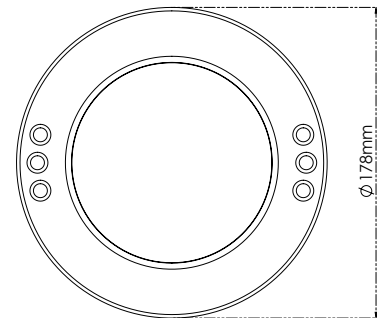

### SPECIFICATIONS

Power	9 LED x 3W (700mA)
Light Color	White: Warm, Neutral, Cool Color: Red, Green, Blue, Amber, RGB
White light CCT	3,000K   4,000K   6,000K
Lumen Output <sup>1</sup>	1,980lm   1,980lm   2,340lm
White light CRI <sup>2</sup>	≥80 - Standard ≥90
Beam	5°, 15°, 25°, 45°
Optics	20mm high precision lens

Diameter	ø178mm
Height	46mm (with PG socket)
Net Weight	1,295g

Housing	Stainless steel
Housing color	Natural stainless steel with passivation
IP Rating	Wet locations - IP68
Operating Temp.	-20°C to 40°C
Cable <sup>3</sup>	300cm Neoprene cable - standard
Connectors	Open Wires

#### Extras<sup>4</sup>

Cable	Custom cable length up to 50m
Power supply	Constant Current   Constant Voltage
Control	On/Off   0-10V   Triac   DMX   DALI

### DRAWINGS

TOP

SIDE