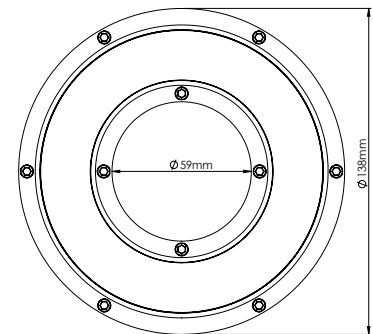

Power	6 LED x 3W (700mA)
Light Color	White: Warm, Neutral, Cool Color: Red, Green, Blue, Amber, RGB
White light CCT	3,000K 4,000K 6,000K
Lumen Output ¹	1,320lm 1,320lm 1,560lm
White light CRI ²	≥80 - Standard ≥90
Beam	5°, 15°, 25°, 45°, 5° x 20°
Optics	20mm Optics Clear or frosted cover

Diameter	ø138mm (59mm diameter hole for nozzle)
Brackets	70mm
Height	44mm (Without cable)
Weight	775g

Housing	Stainless steel, PMMA cover
Housing color	Natural steel with passivation
IP Rating	Under Water - IP68
Operating Temp.	-20°C to 40°C
Cable	300cm Neoprene cable
Connectors	Open Wires

Extras

Accessories	R-8020 for fountain nozzle (diameter 33mm - 59mm)
Cable	Custom cable length up to 50m
Power Supply	Constant Current Constant voltage
Control	On/Off 0-10V Triac DMX DALI

Notes:

- 1 - LEDs have ±10% output tolerance in accordance to manufacturer specifications
- 2 - CRI 90 version is available upon request only
- 3 - Extras are not supplied by default and priced separately

DRAWINGS

TOP

SIDE