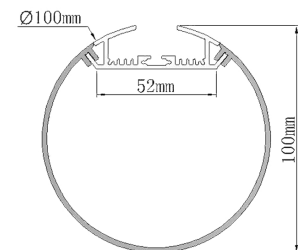

TUBO-100-L3

Linear LED Profile

Linear LED Profile

- ✓ 9.6 W/m
- ✓ Customized unit length
- ✓ Seamless connection between units
- ✓ Dimmable and controllable
- ✓ Dry or damp location versions
- ✓ Mounting accessories supplied

SPECIFICATIONS

Power	9.6 W/m
Light Color	White: Warm, Neutral, Cool
White light CCT	3,000K 4,000K 6,000K
White light CRI ¹	≥80 - Standard ≥90
Beam	120°
Optics	Diffused cover
Uniformity	Complete uniformity

Diameter	ø100mm
Length	Veritable from 100 - 3000mm
Weight	1,743 g

Housing	Aluminum Extrusion, PMMA cover
Housing color	Natural anodize coating
IP Rating	Dry locations - IP20 Damp locations - IP54
Operating Temp.	-20°C to 40°C
Cable	100mm 2 wire cable - Standard
Connectors	Power out - Open Wires Fixture to fixture - 2 pin plug

CROSS SECTION

LUMEN OUTPUT INFO

CCT	Diffused Cover
3,000K	1,512 lm
4,000K	1,638 lm
6,000K	1,764 lm

- Output data refers to Edison 3528 LEDs
- Total lumen output can vary in accordance to chosen power supply and connection scheme