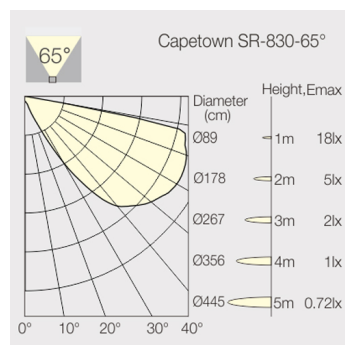

Light distribution