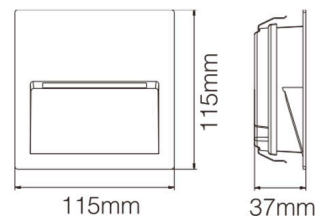

Technical drawing

RoHS

The technical data represent rated values for an ambient temperature of 25°C. The data values for the luminous flux are initially subject to a tolerance of +/- 10%, those for the electrical connected load are initially subject to a tolerance of +/- 10%, and those for the colour temperature are initially subject to a tolerance of +/- 150 K. No liability is assumed for typographical or printing errors. The general terms and conditions of NEKO Lighting AG apply.