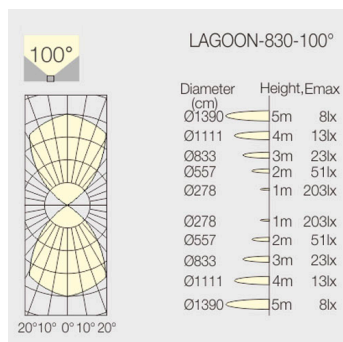

Light distribution