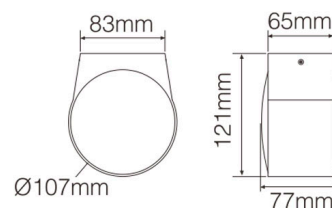

Technical drawing

RoHS

The technical data represent rated values for an ambient temperature of 25°C. The data values for the luminous flux are initially subject to a tolerance of +/- 10%, those for the electrical connected load are initially subject to a tolerance of +/- 10%, and those for the colour temperature are initially subject to a tolerance of +/- 150 K. No liability is assumed for typographical or printing errors. The general terms and conditions of NEKO Lighting AG apply.