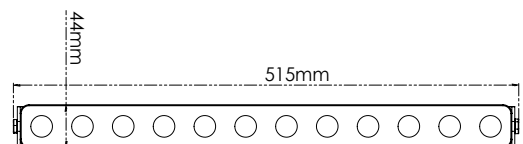

DRAWINGS

TOP