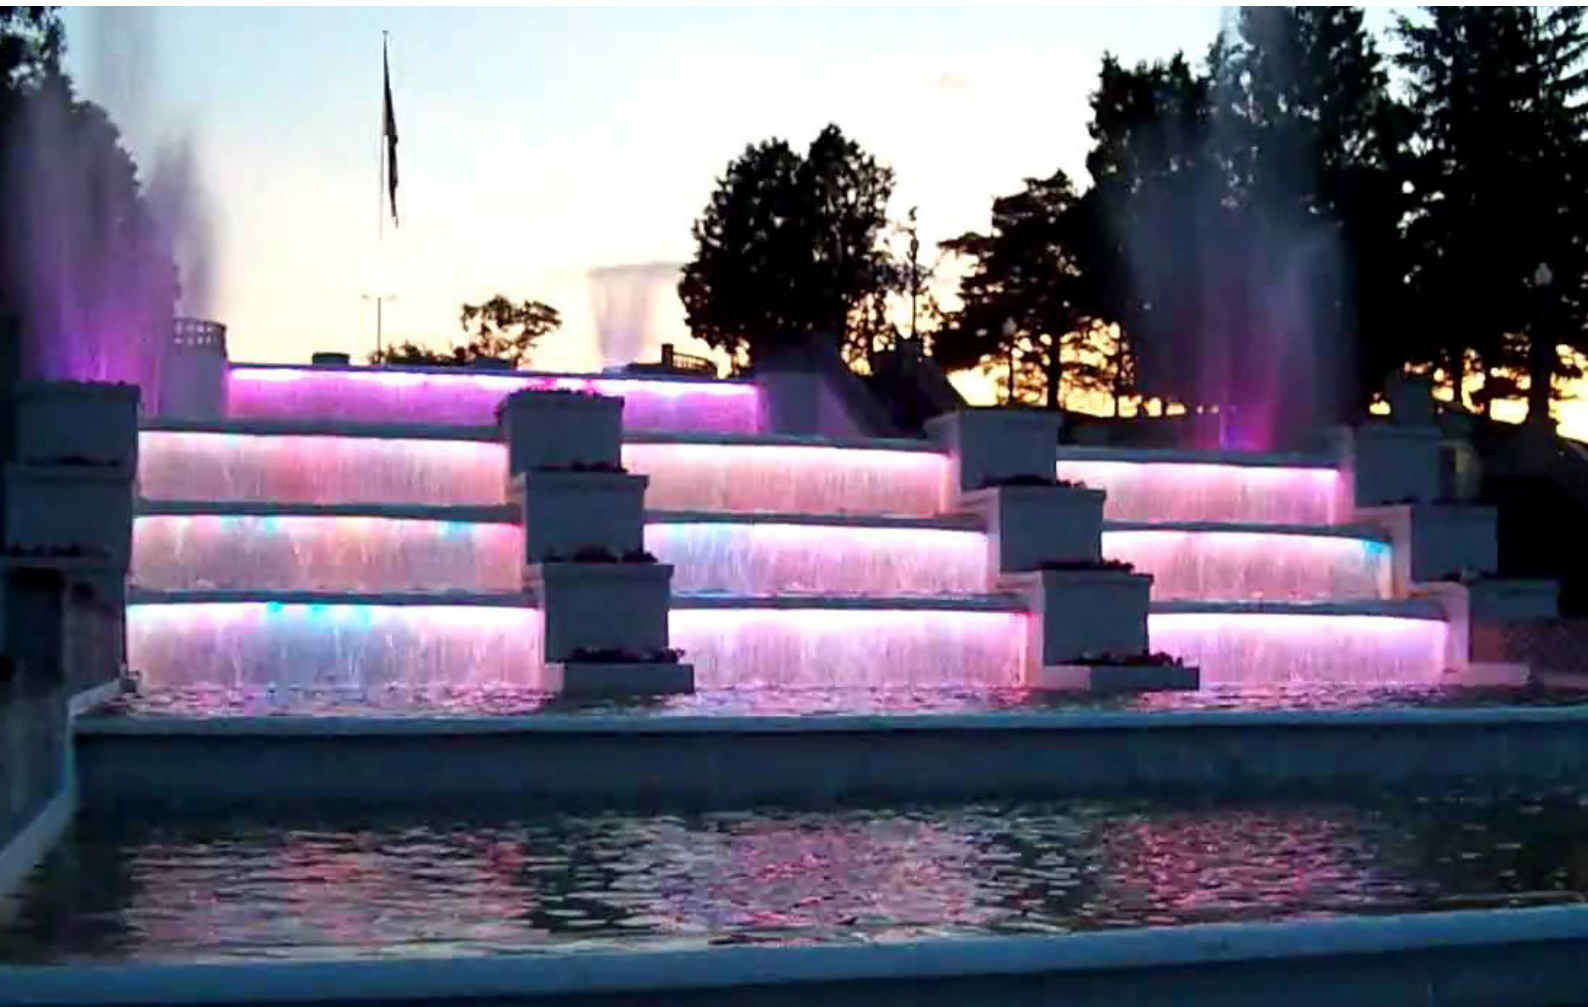

PR-42-27L-NR

Under Water LED Fixture

Stainless steel

Dimmable

50,000 Hours
Life Span

IP68

CC

Class

CV

Under Water LED Fixture

- ✔ 36W Max
- ✔ IP68 for wet locations
- ✔ 50,000 hour lifetime
- ✔ CNC Processed stainless steel
- ✔ Installation accessories supplied

SPECIFICATIONS

Power	12 LED x 3W (700mA)
Light Color	White: Warm, Neutral, Cool Color: Red, Green, Blue, Amber, RGB
White light CCT	3,000K 4,000K 6,000K
Lumen Output ¹	2,640lm 2,640lm 3,120lm
White light CRI ²	≥80 - Standard ≥90
Beam	5°, 15°, 25°, 45°, 5° x 20°
Optics	20mm Optics Clear or frosted cover