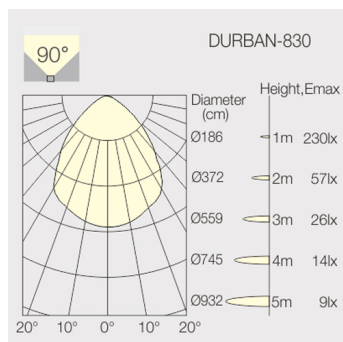

Light distribution