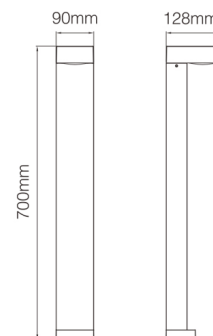

Optics

- Beam angle: 90°

Electric

- LED Driver: ON-OFF
- LED Power: 5W
- System Power: 6W
- 220-240 VAC

Dimensions

- Measurement: 128mm x 90mm
- Height: 700mm
- Net Weight: 2800g
- Gross Weight: 3500g

Description

Bollard square made of die-cast aluminium with integrated ON-OFF Driver; dark-grey powder-coating finish (RAL 7024); LED 5W; measurement 128mm x 90mm; height of the luminaire is 700mm; luminaire's weight is approximately 2800g; CCT 3000K with an System Output of 450lm; decent color rendering at an index of CRI80; after a lifetime of 50000h min. 80% of the luminous flux with energy efficient CREE LED Chips; 3 years warranty; beam characteristic with 90° beam angle; degree of housing protection according to DIN EN 60529 (IP65); Impact resistance of the luminaire is in the class IK07;

Light distribution

Technical drawing

RoHS

The technical data represent rated values for an ambient temperature of 25°C. The data values for the luminous flux are initially subject to a tolerance of +/- 10%, those for the electrical connected load are initially subject to a tolerance of +/- 10%, and those for the colour temperature are initially subject to a tolerance of +/- 150 K. No liability is assumed for typographical or printing errors. The general terms and conditions of NEKO Lighting AG apply.