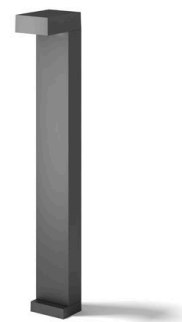

Datasheet

DURBAN

Manufacture: NEKO LIGHTING AG

Type: DURBAN Bollards DURB-830B706F-DN

General

- Outdoor
- Garden Luminaire
- Fixed
- Bollard
- Version: round
- Housing: Dark-Grey
- IP 65

LED

- 3000K
- CRI 80
- System Output: 450lm
- 50000h@L80B10

Optics

- Beam angle: 90°

Electric

- LED Driver: ON-OFF
- LED Power: 5W
- System Power: 6W
- 220-240 VAC

Dimensions

- Measurement: 128mm x 90mm
- Height: 700mm
- Net Weight: 2800g
- Gross Weight: 3500g

Description

Bollard square made of die-cast aluminium with integrated ON-OFF Driver; dark-grey powder-coating finish (RAL 7024); LED 5W; measurement 128mm x 90mm; height of the luminaire is 700mm; luminaire's weight is approximately 2800g; CCT 3000K with an System Output of 450lm; decent color rendering at an index of CRI80; after a lifetime of 50000h min. 80% of the luminous flux with energy efficient CREE LED Chips; 3 years warranty; beam characteristic with 90° beam angle; degree of housing protection according to DIN EN 60529 (IP65); Impact resistance of the luminaire is in the class IK07;