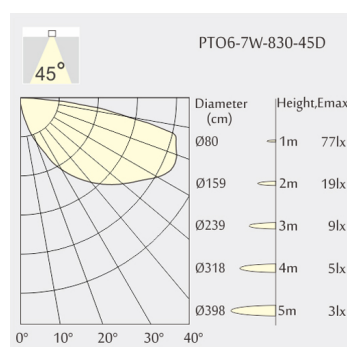

Datasheet

POSITANO

Manufacture: NEKO LIGHTING AG

Type: POSITANO Bollards PTO6-8304507F-DN

General

- Outdoor
- Garden Luminaire
- Fixed
- Bollard
- Housing: Dark-Grey
- IP 65

LED

- 3000K
- CRI 80
- LED Output: 500lm
- System Output: 160lm
- 50000h@L80B10
- SDCM: 3

Optics

- Beam angle: 45°

Electric

- LED Driver: ON-OFF
- LED Power: 5W
- System Power: 7W
- 220-240 VAC

Dimensions

- Measurement: 157mm x 157mm
- Height: 607mm
- Net Weight: 5275g
- Gross Weight: 5885g

Description

Bollard made of die-cast aluminium with integrated ON-OFF Driver; dark-grey powder-coating finish (RAL 7024); System Power 7W; measurement 157mm x 157mm; height of the luminaire is 607mm; CCT 3000K with an System Luminous Flux of 160lm; decent color rendering at an index of CRI80; after a lifetime of 50000h L80B10 min. 80% of the luminous flux with energy efficient PHILIPPS LED Chips; 3 years warranty; beam characteristic with 45° beam angle; degree of housing protection IP65

Light distribution