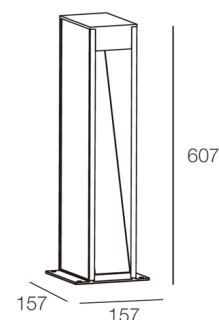

Technical drawing

RoHS

Driver

The technical data represent rated values for an ambient temperature of 25°C. The data values for the luminous flux are initially subject to a tolerance of +/- 10%, those for the electrical connected load are initially subject to a tolerance of +/- 10%, and those for the colour temperature are initially subject to a tolerance of +/- 150 K. No liability is assumed for typographical or printing errors. The general terms and conditions of NEKO Lighting AG apply.